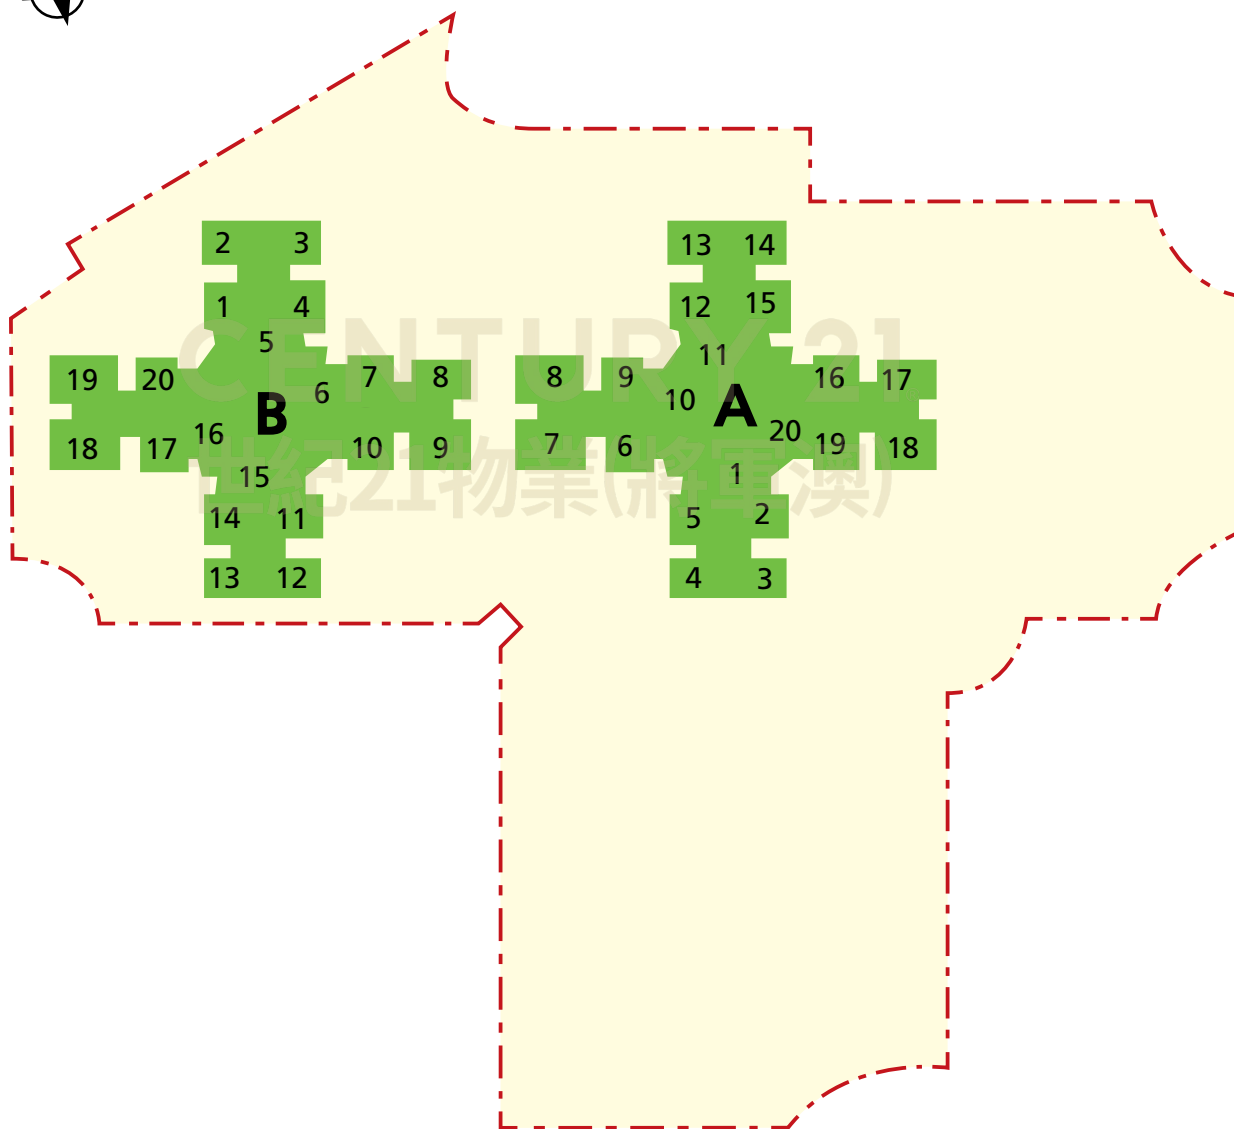

樓宇位置圖  
寶明苑

Block Plan  
Po Ming Court

樓宇位置圖只供參考。擬購買該屋苑單位人士，應實地參觀並了解該屋苑的現狀。  
This block plan is for reference only. Prospective purchasers should make on-the-spot visits for better understanding of the existing conditions of the court.