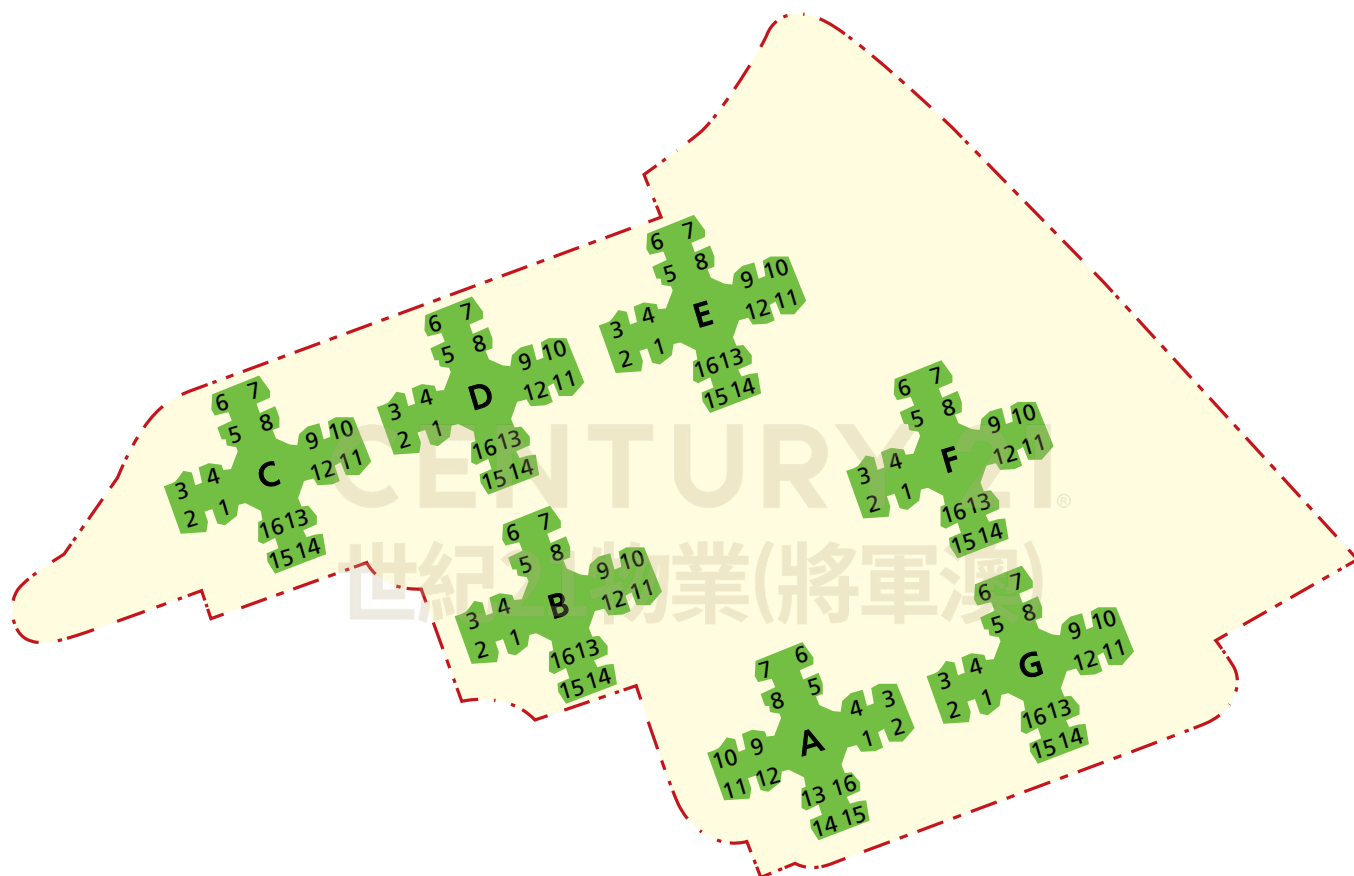

樓宇位置圖  
廣明苑

Block Plan  
Kwong Ming Court

樓宇位置圖只供參考。擬購買該屋苑單位人士，應實地參觀並了解該屋苑的現狀。  
This block plan is for reference only. Prospective purchasers should make on-the-spot visits for better understanding of the existing conditions of the court.