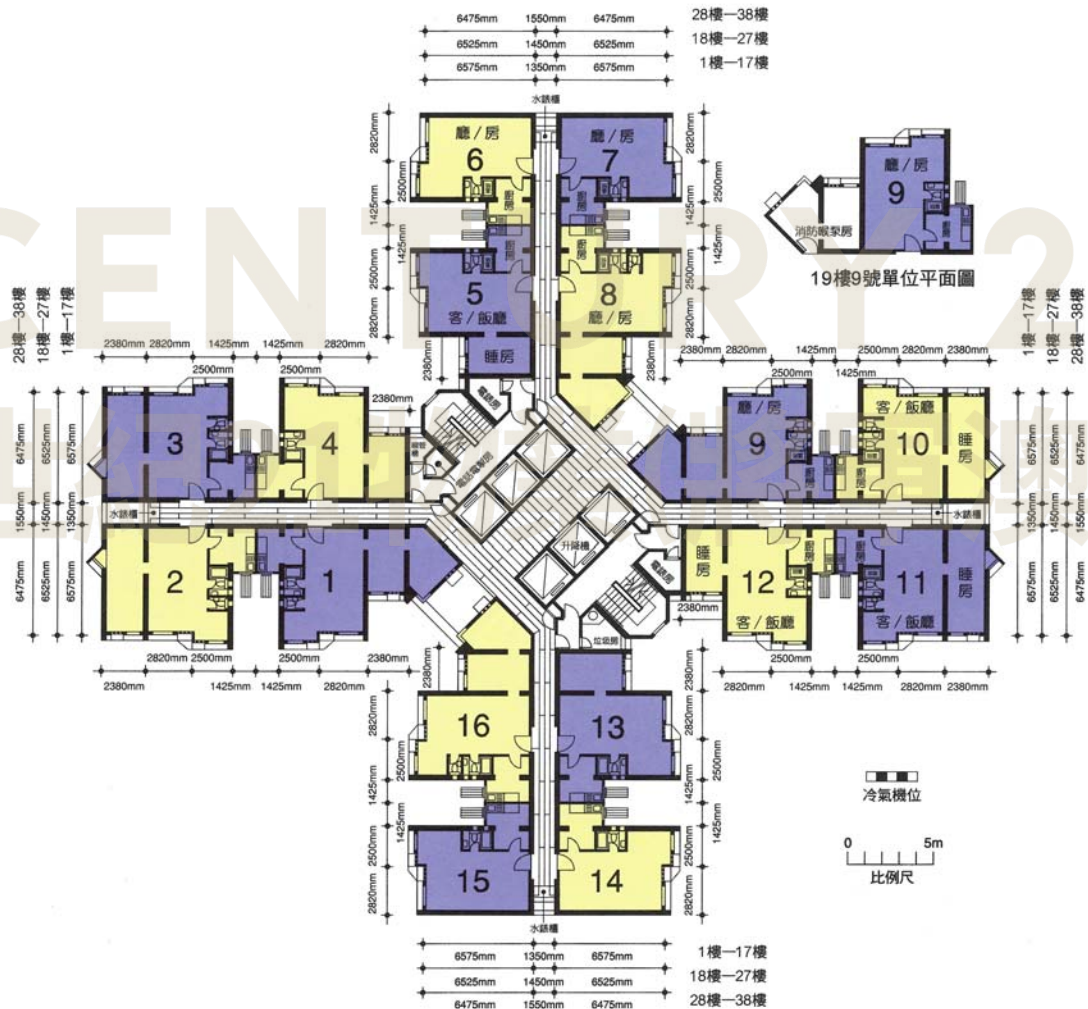

# 樓宇樣本平面圖

廣明苑廣寧閣 (F座) 1樓至38樓

# Typical Floor Plan

Kwong Ming Court

Kwong Ning House (Block F) 1/F-38/F

樓宇樣本平面圖、附圖摘錄自 2009 年 8 月印製的出售剩餘居屋單位第 5 期的廣明苑資料摘要,只供參考。擬購買單位人士在購買單位前,應實地參觀並了解擬選購單位的現狀。

The typical floor plan, part plan are extracted from the information brochure of Kwong Ming Court under the Sale of Surplus Home Ownership Scheme Flats Phase 5 printed in August 2009 and are for reference only. Prior to purchasing a flat, prospective purchaser should carry out on-the-spot visit to get to know the existing condition of the flat.