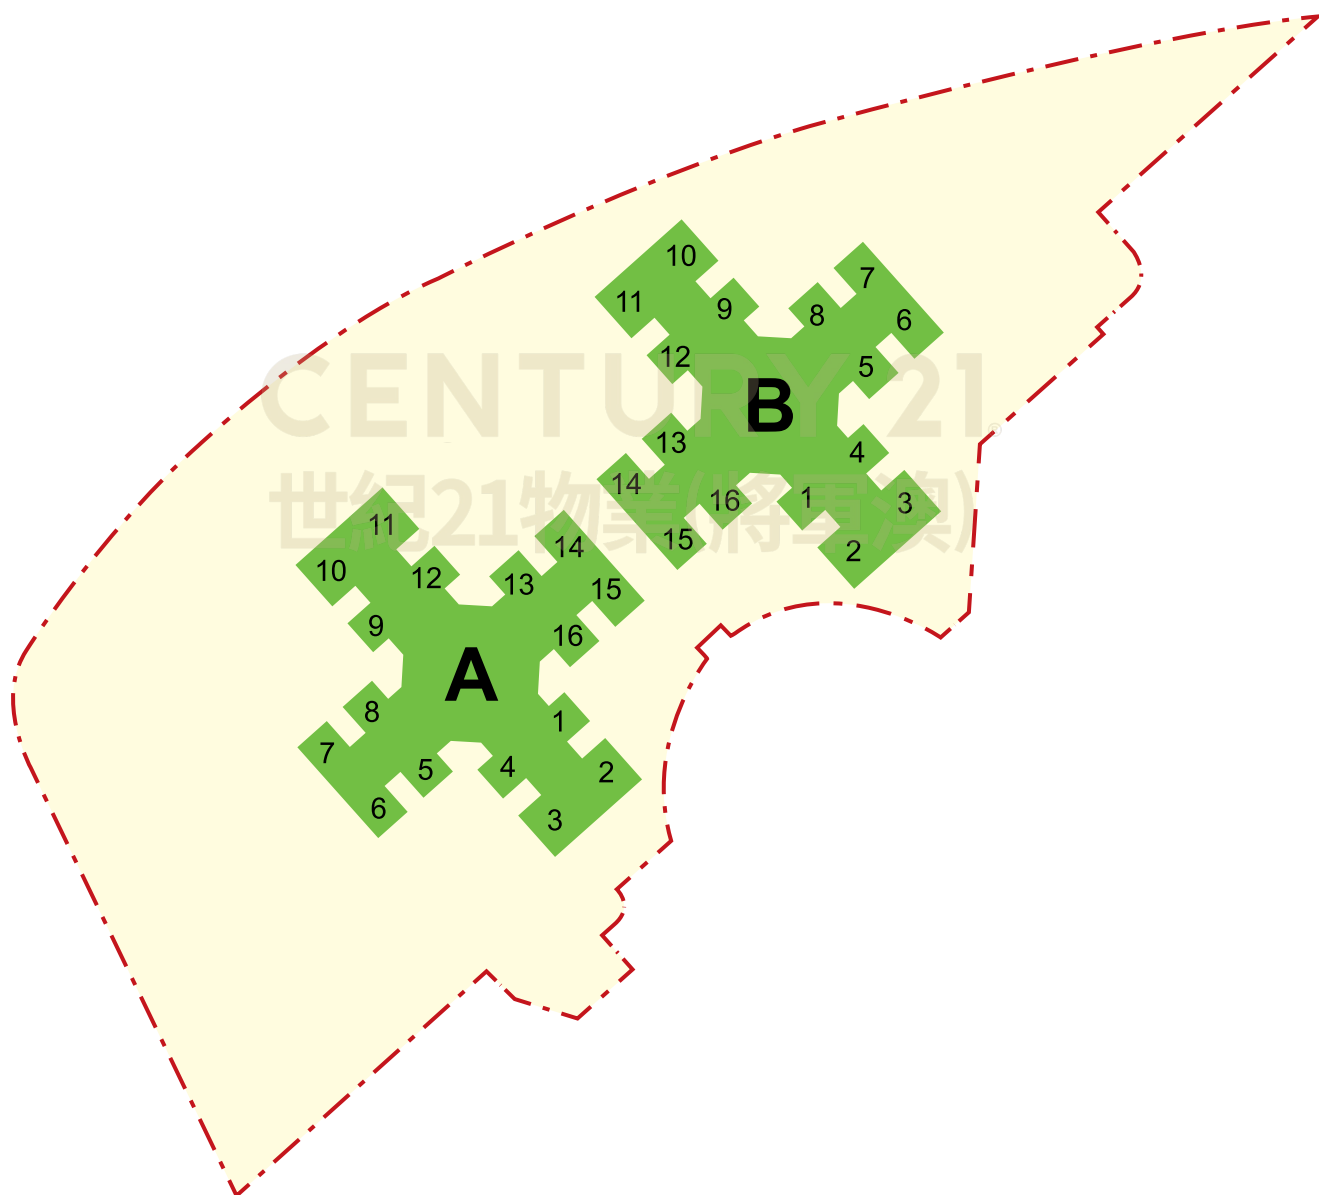

樓宇位置圖
裕明苑

Block Plan
Yu Ming Court

樓宇位置圖只供參考。擬購買該屋苑單位人士，應實地參觀並了解該屋苑的現狀。
This block plan is for reference only. Prospective purchasers should make on-the-spot visits for better understanding of the existing conditions of the court.