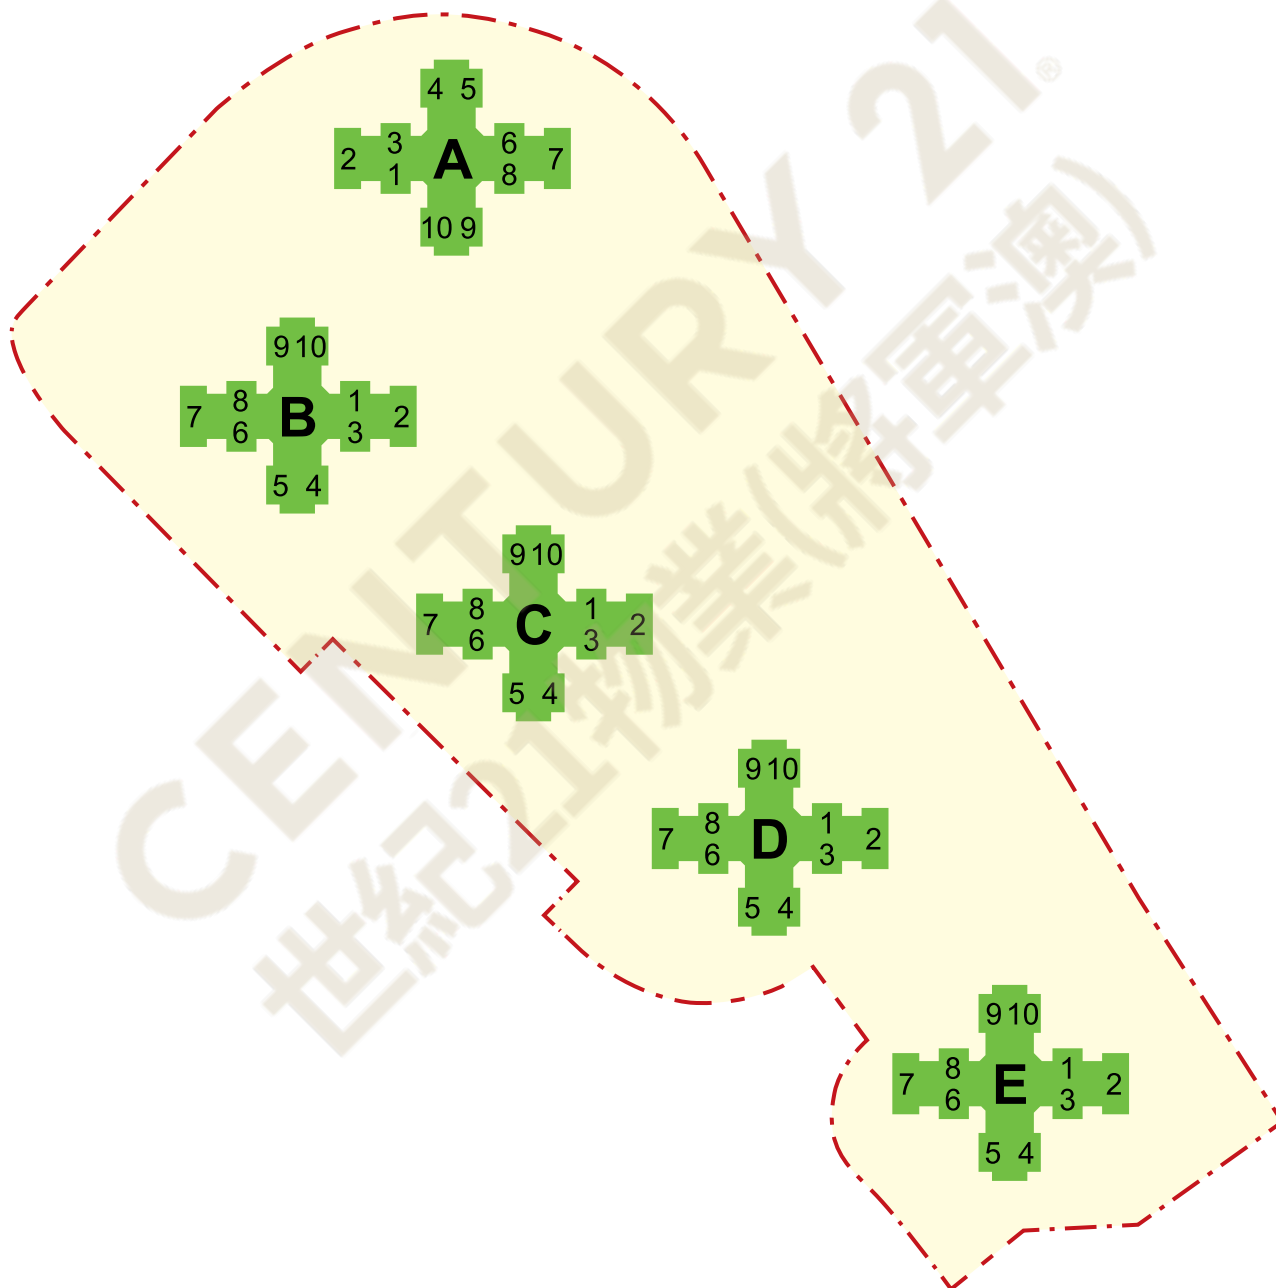

樓宇位置圖  
欣明苑

Block Plan  
Yan Ming Court

樓宇位置圖只供參考。擬購買該屋苑單位人士，應實地參觀並了解該屋苑的現狀。

This block plan is for reference only. Prospective purchasers should make on-the-spot visits for better understanding of the existing conditions of the court.