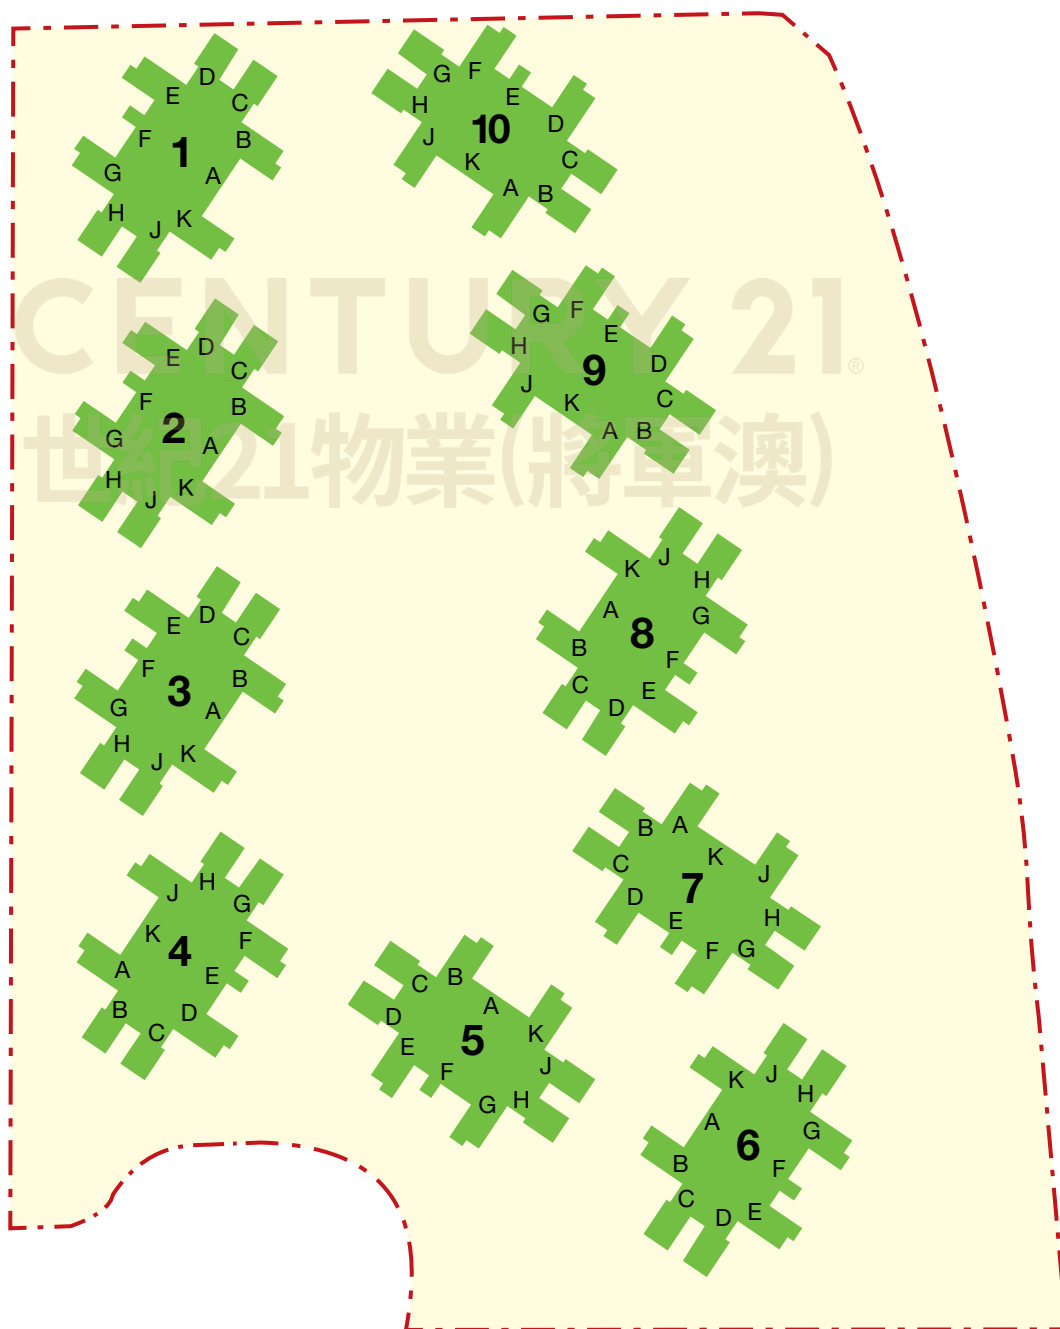

樓宇位置圖
富康花園

Block Plan
Beverly Garden

樓宇位置圖只供參考。擬購買該屋苑單位人士，應實地參觀並了解該屋苑的現狀。
This block plan is for reference only. Prospective purchasers should make on-the-spot visits for better understanding of the existing conditions of the court.