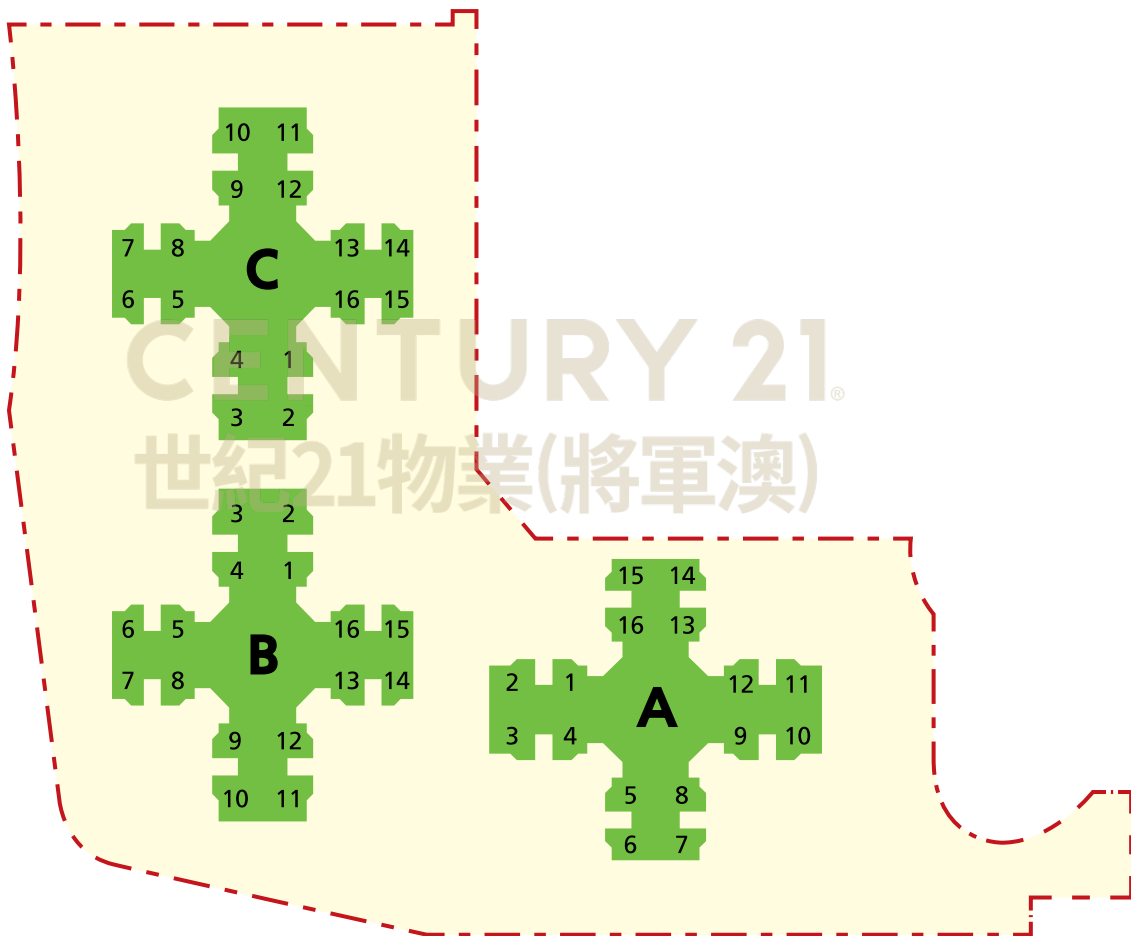

樓宇位置圖  
煜明苑

Block Plan  
Yuk Ming Court

樓宇位置圖只供參考。擬購買該屋苑單位人士，應實地參觀並了解該屋苑的現狀。

This block plan is for reference only. Prospective purchasers should make on-the-spot visits for better understanding of the existing conditions of the court.