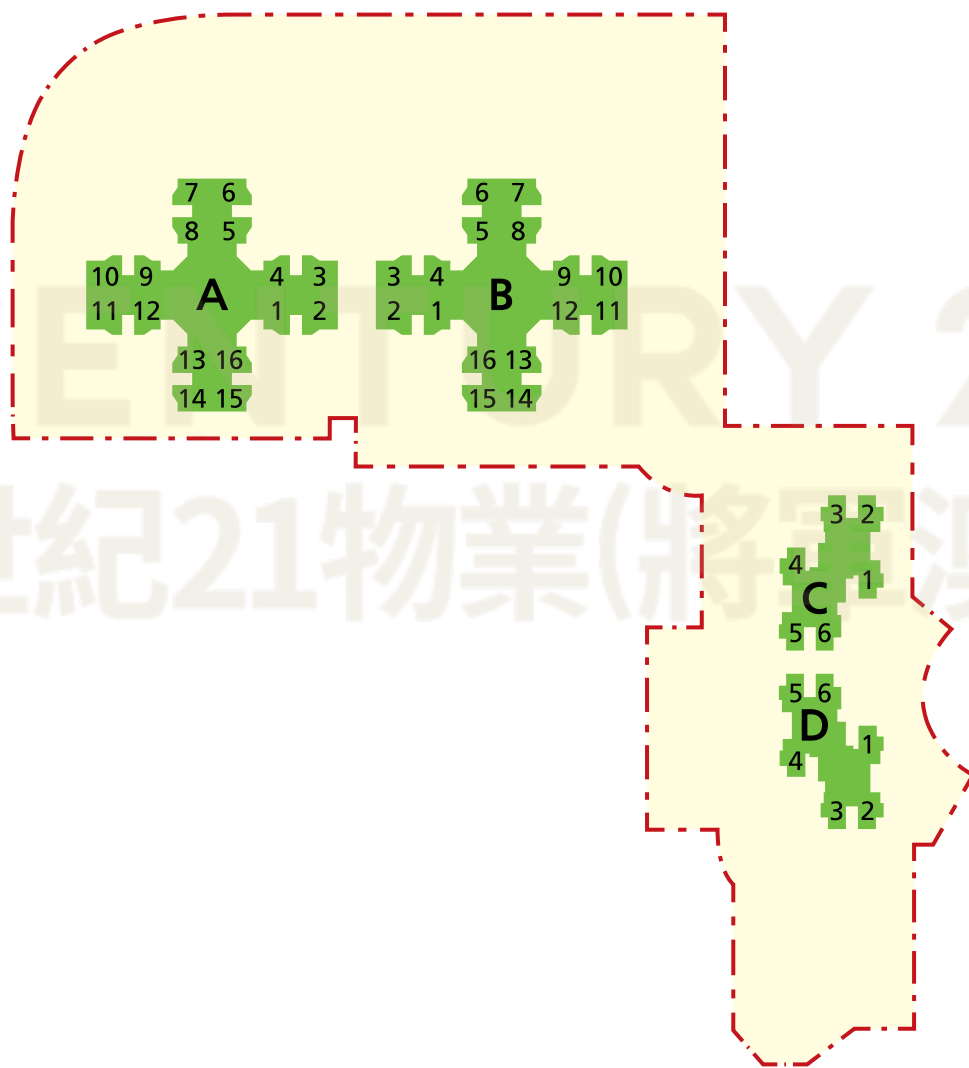

樓宇位置圖
和明苑

Block Plan
Wo Ming Court

樓宇位置圖只供參考。擬購買該屋苑單位人士，應實地參觀並了解該屋苑的現狀。

This block plan is for reference only. Prospective purchasers should make on-the-spot visits for better understanding of the existing conditions of the court.